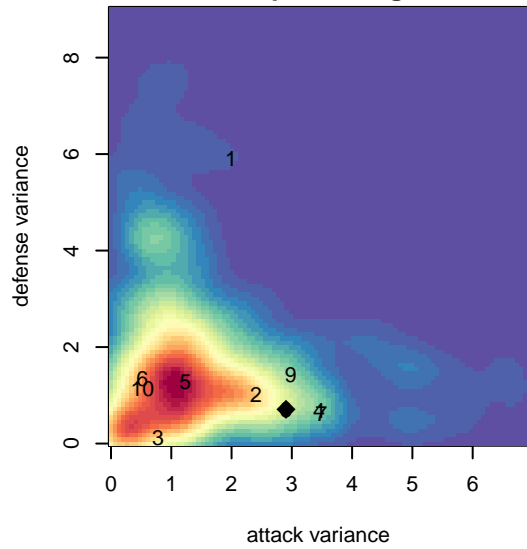

Valley Thunder SC G04

Valley Thunder SC
 Lewiston, ID
 G04 total strength=963
 attack=2.04 defense=1.52
 fall league = PSPL–Inland Copa 1 South U13

alt names used:
 VALLEY THUNDER U13
 Valley Thunder Soccer Club 04 Skinner

Venues played:
 2016 Pend Orielle Cup Gold
 2016 PSPL–Inland Copa 1 South U13

Valley Thunder SC G04
 Dots are actual minus expected GF (blue circles) and GA (red triangles).
 Blue line is smoothed change in attack strength. Red is smoothed change in defense strength.

**attack and defense variance (black dot)
relative to other teams
and top 10 in region**

**attack and defense rating
relative to others at age
and all opponents in last 13 months**

Performance relative to 13 month average