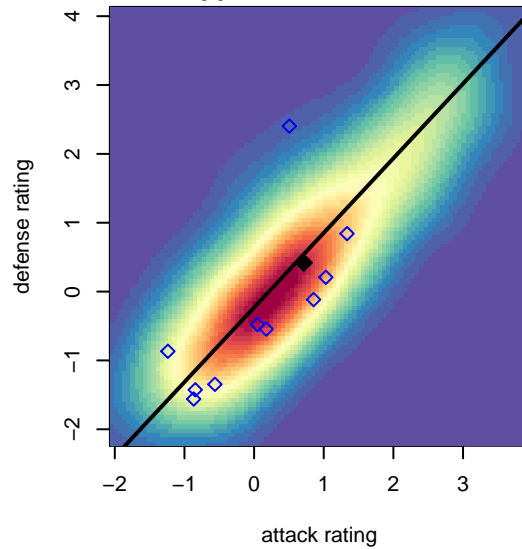

Valley Thunder SC G04

Valley Thunder SC
 Lewiston, ID
 G04 total strength=963
 attack=2.04 defense=1.52
 fall league = PSPL–Inland Copa 1 South U13

alt names used:
 VALLEY THUNDER U13
 Valley Thunder Soccer Club 04 Skinner

Venues played:
 2016 Pend Orielle Cup Gold
 2016 PSPL–Inland Copa 1 South U13

Valley Thunder SC G04
 Dots are actual minus expected GF (blue circles) and GA (red triangles).
 Blue line is smoothed change in attack strength. Red is smoothed change in defense strength.

**attack and defense variance (black dot)
relative to other teams
and top 10 in region**

**attack and defense rating
relative to others at age
and all opponents in last 13 months**

Performance relative to 13 month average